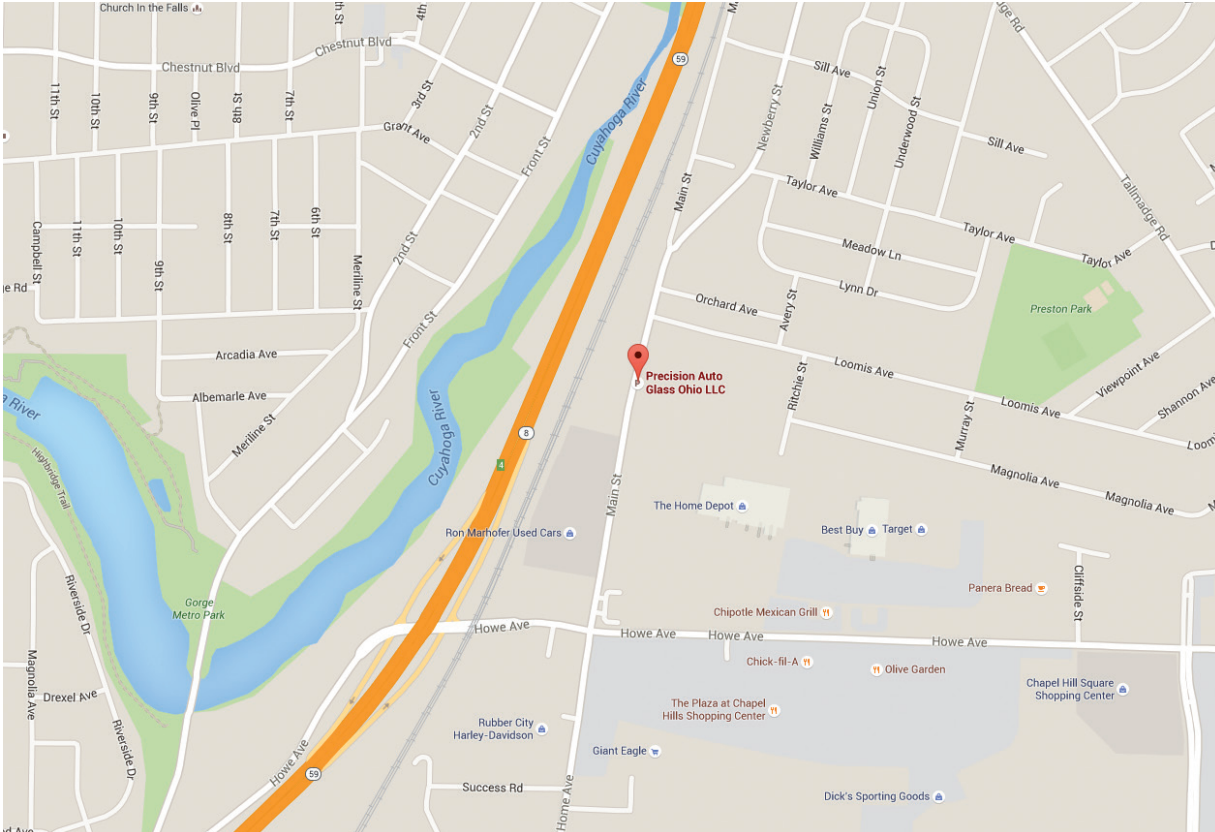

1407 Main Street - Cuyahoga Falls, OH 44221  
Tel. 330-352-5635 / 216-244-6321  
expresron@aol.com - www.precisionglassohio.com  
GPS coordinates: 41.123450, -81.483706

YOU CAN PRINT THIS COUPON  
OR SHOW IT TO US ON YOUR SMARTPHONE